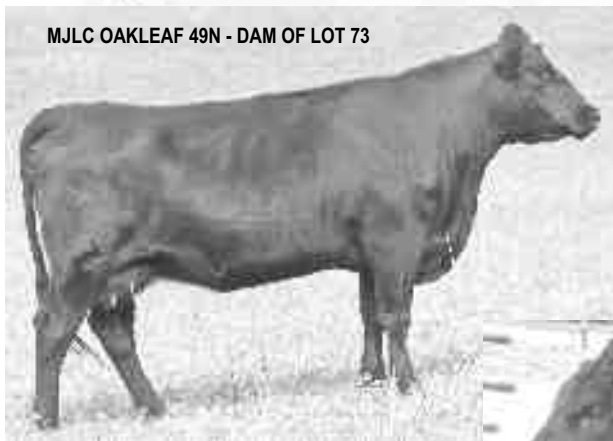

CE	BW	Adj WW	Adj YW	MILK
U	80 lbs	687 lbs	1124 lbs	-
-	3.6	36	57	11

LMY	REA	%IMF	RIB	RUMP
64.5	14.71	3.54	0.24	0.27

MJLC OAKLEAF 49N - DAM OF LOT 73

This is the last pen of black bulls and it is a good one. 108T could have started the sale. These Blackman bred cattle really work. Spruceview Blackman 61R got here to late to be used for more than cleaning up a group, so this was his only son selling. We hope there all this good next year. 49N is Jenna's 4-H heifer from Mark Jones. 108T is a big, strong, well balanced bull. Number 1 bull for Rib Eye. 49N has 2 daughters in the herd.