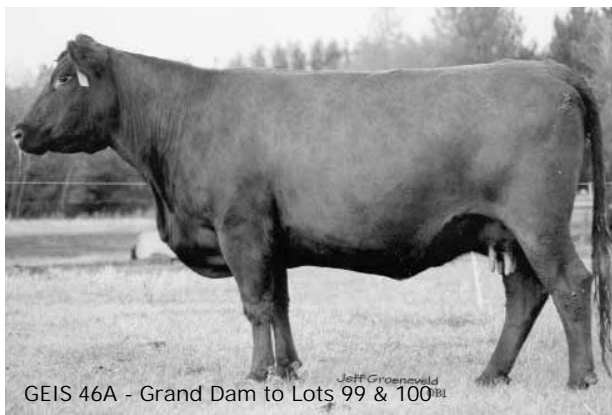

LOT 101
174S

GEIS ERIKA 174'06

1361462 • GEIS 174S • February 14 2006 • Female

1. S: BT OUTBACK 41H
   CUDLOBE OUTBACK 28L
   CUDLOBE ELINE 15J
2. D: GEIS MAXIMUM 80'01
   DRYLAND ERIKA 337
   HOLLBROOK ERIKA 6H
3. O G L BATTLE CRY 427 128
   ERISKAY OF ROLLIN ROCK 722Z
   STEVENSON RAINMAKER 630G
   CUDLOBE ELINE 106G
   GEIS MAXIMUM 26'95
   GEIS RUBY 185'96
   N BAR EMULATION EXT
   HOMESTEADER ERIKA 14F

CE	BW	Adj. WW	Adj. YW	MILK
U	85 lbs.	634 lbs.	1034 lbs.	-
-	3.1	34	66	19